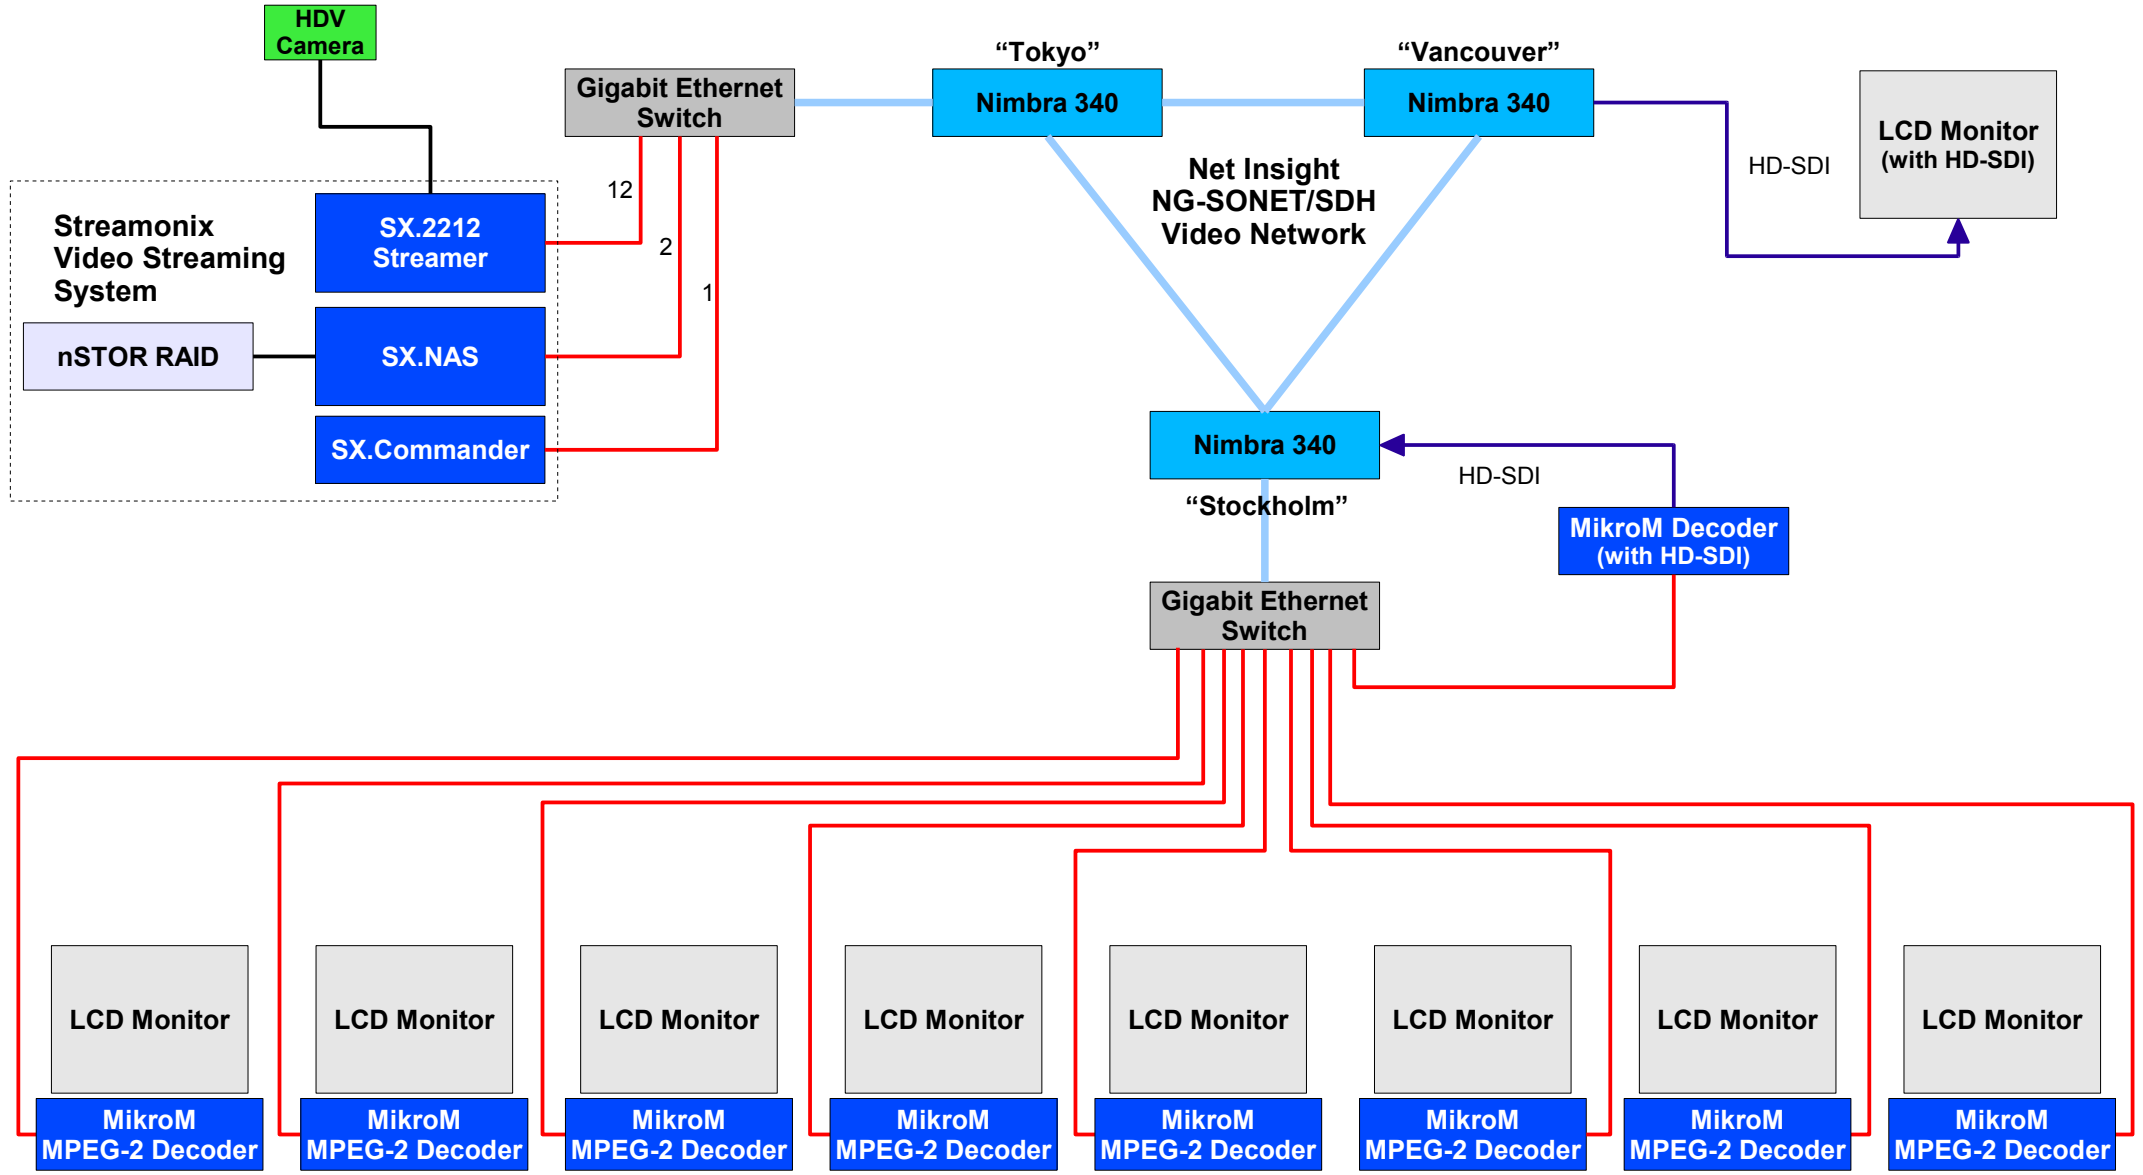

**Next Generation
 Video-over-IP Streaming
 (80 Mbps Streams)**

- Fibre Optic Cable
- Ethernet (Cat6) Cable
- HD-SDI Cable

D-Cinema MPEG-2 (80 Mbps) Decoders